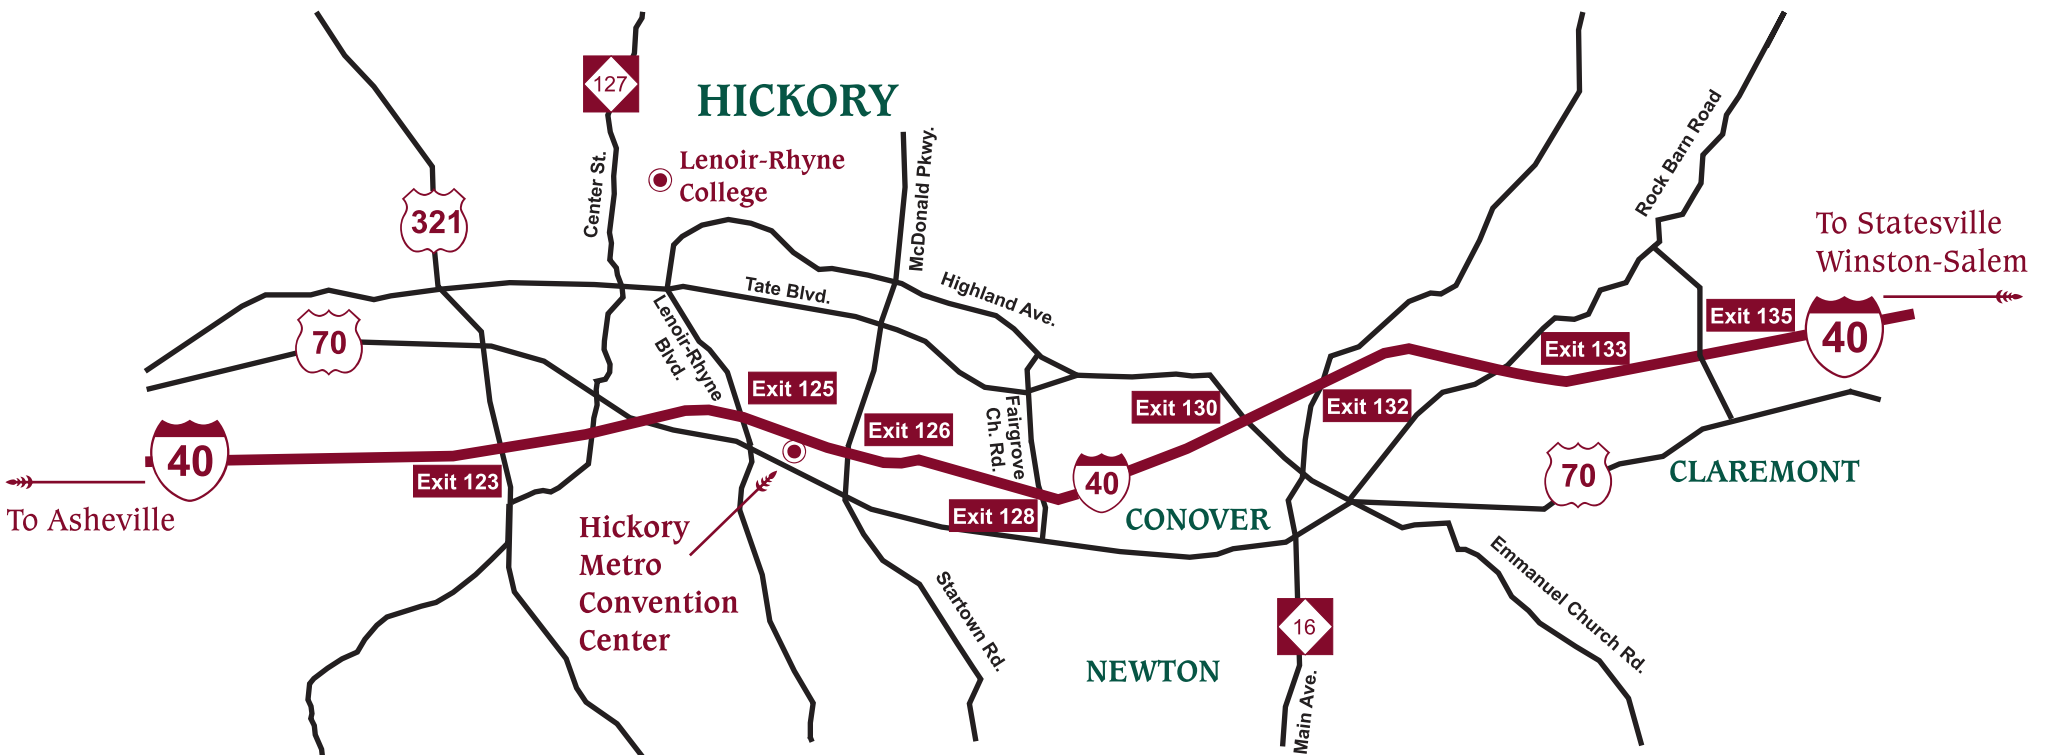

### Mileage from Hickory

North Carolina & South Carolina cities		Regional cities	
Asheville, NC	74	Atlanta, GA	262
Charleston, SC	256	Baltimore, MD	449
Charlotte, NC	51	Chicago, IL	732
Chapel Hill, NC	150	Columbus, OH	420
Columbia, SC	146	Jacksonville, FL	436
Durham, NC	157	Knoxville, TN	188
Greensboro, NC	97	Lexington, KY	359
Greenville, NC	250	Nashville, TN	371
Greenville, SC	120	New York, NY	637
Raleigh, NC	164	Richmond, VA	299
Wilmington, NC	254	Tampa, FL	661
Winston-Salem, NC	70	Washington, DC	407

## Area Accommodations

### Exit 126

- HOLIDAY INN EXPRESS  
828-328-2081
- AFFORDABLE SUITES OF AMERICA  
828-464-7100
- DAYS INN  
828-465-2378
- RAMADA INN  
828-465-1100

### Exit 135

- SUPER 8 MOTEL  
828-459-7777