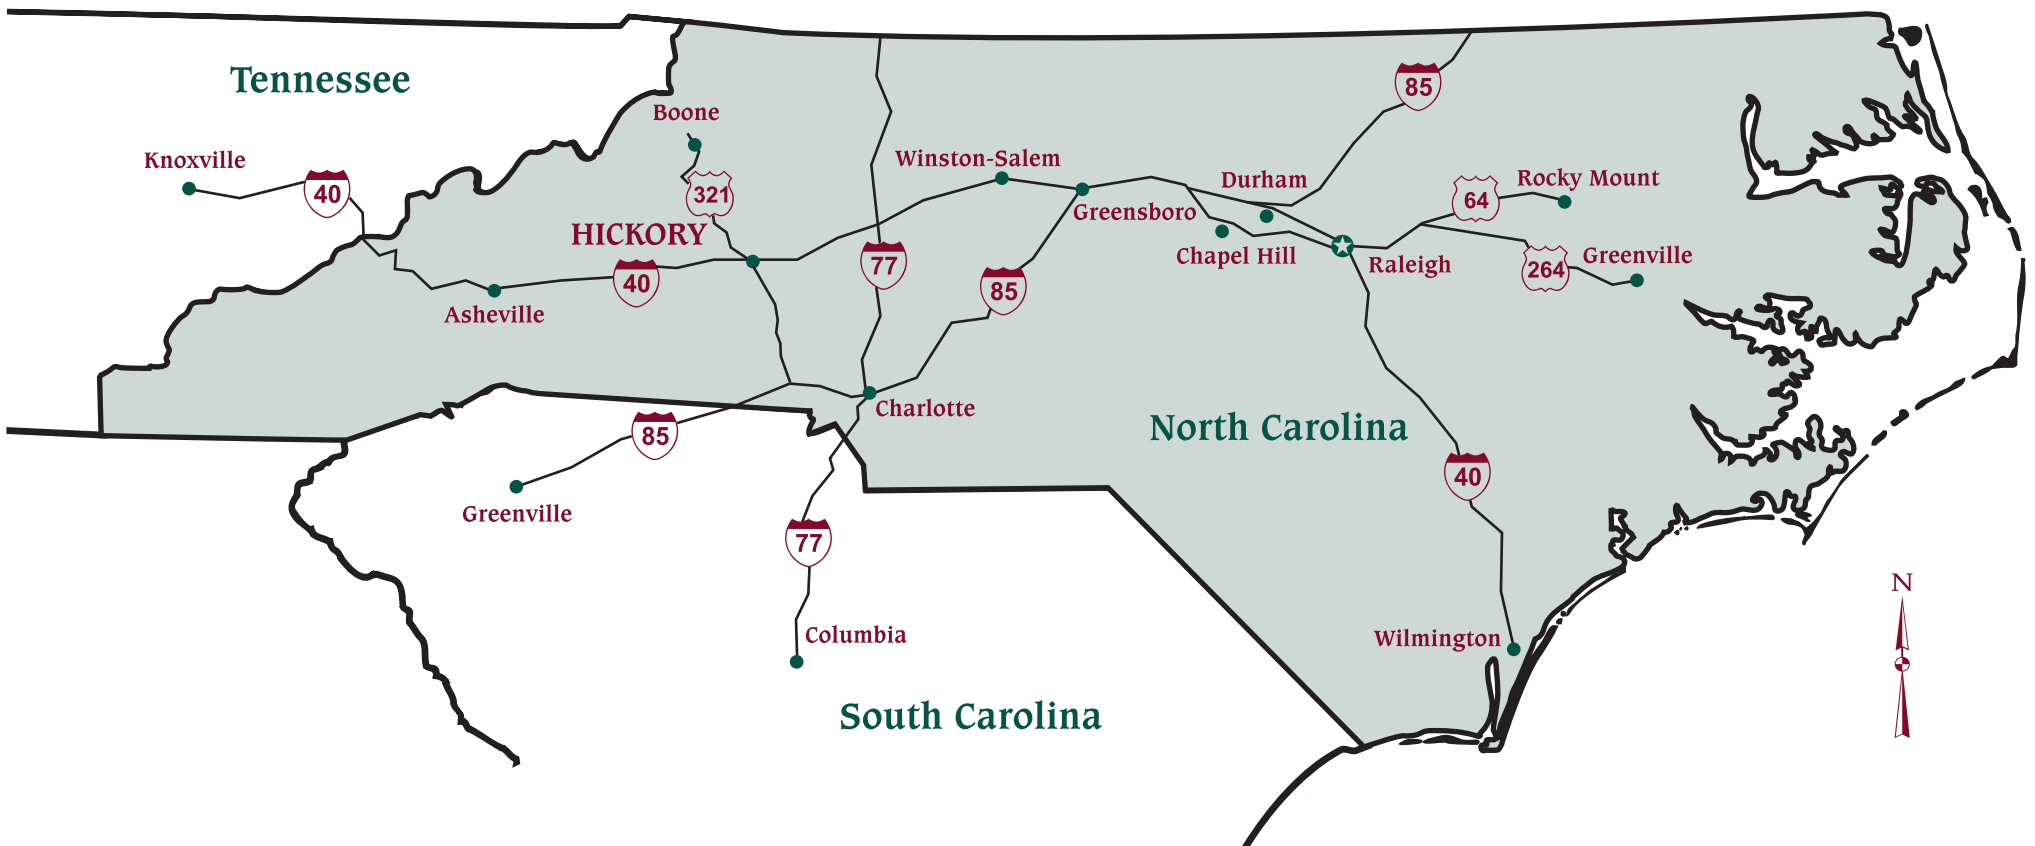

Welcome To The Hickory Metro Area

1960-A 13th Ave. Dr. SE • Hickory, NC 28602
800-509-2444 • 828-322-1335
www.hickorymetro.com
info@hickorymetro.com

Mileage from Hickory

North Carolina & South Carolina cities		Regional cities	
Asheville, NC	74	Atlanta, GA	262
Charleston, SC	256	Baltimore, MD	449
Charlotte, NC	51	Chicago, IL	732
Chapel Hill, NC	150	Columbus, OH	420
Columbia, SC	146	Jacksonville, FL	436
Durham, NC	157	Knoxville, TN	188
Greensboro, NC	97	Lexington, KY	359
Greenville, NC	250	Nashville, TN	371
Greenville, SC	120	New York, NY	637
Raleigh, NC	164	Richmond, VA	299
Wilmington, NC	254	Tampa, FL	661
Winston-Salem, NC	70	Washington, DC	407